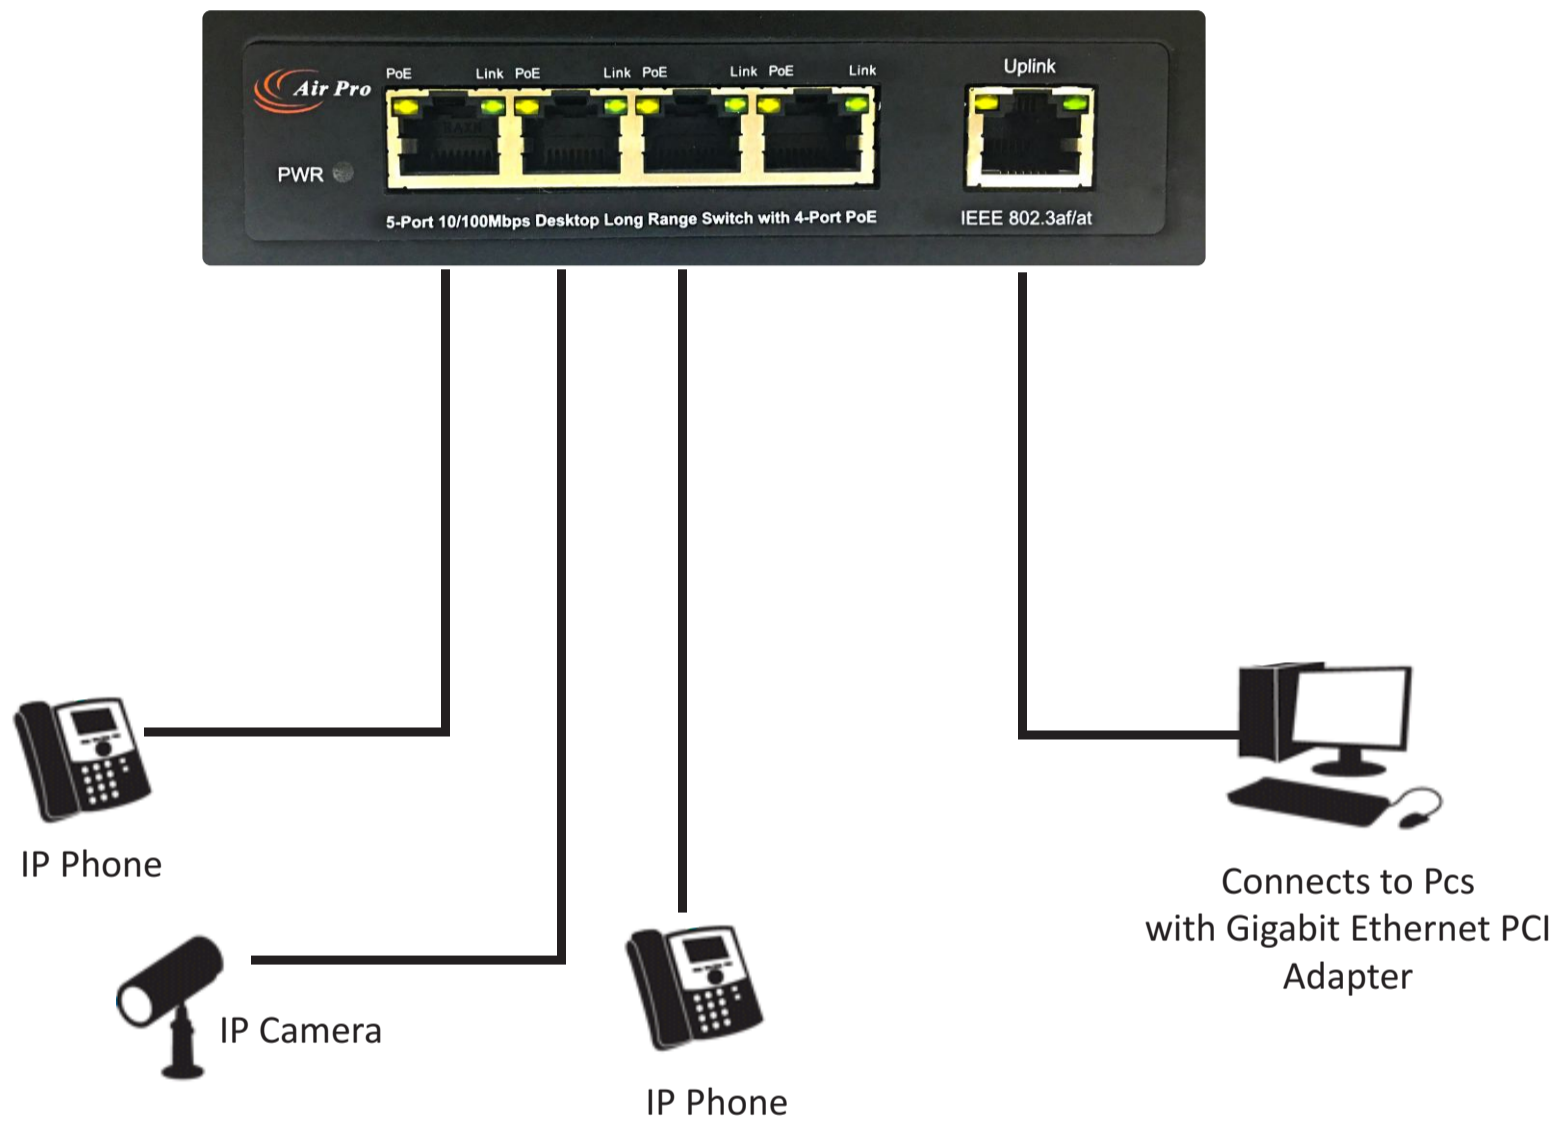

5-Port 10/100Mbps Long Range PoE Switch with 4-Port PoE AP-1205LRE

5-Port 10/100Mbps Long Range PoE Switch
with 4-Port PoE AP-1205LRE

www.airpro.in