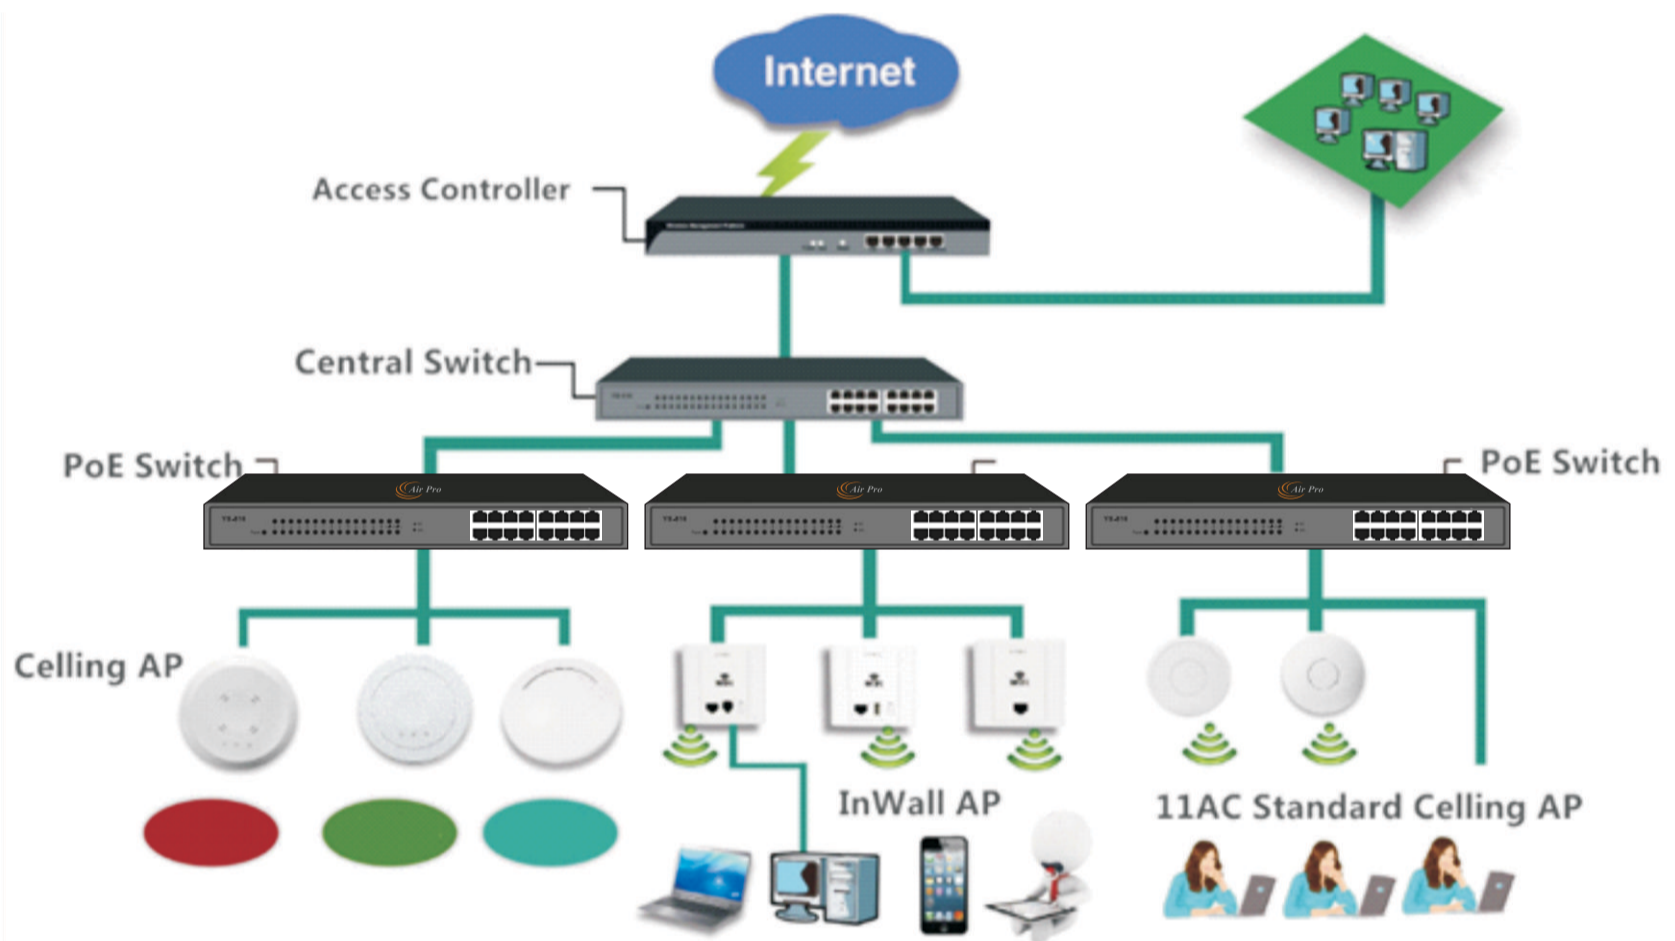

5-Port 10/100Mbps Desktop Switch with 4-Port PoE ES1404-24V

Air Pro Hotspot Wi-Fi Solution

www.airpro.in