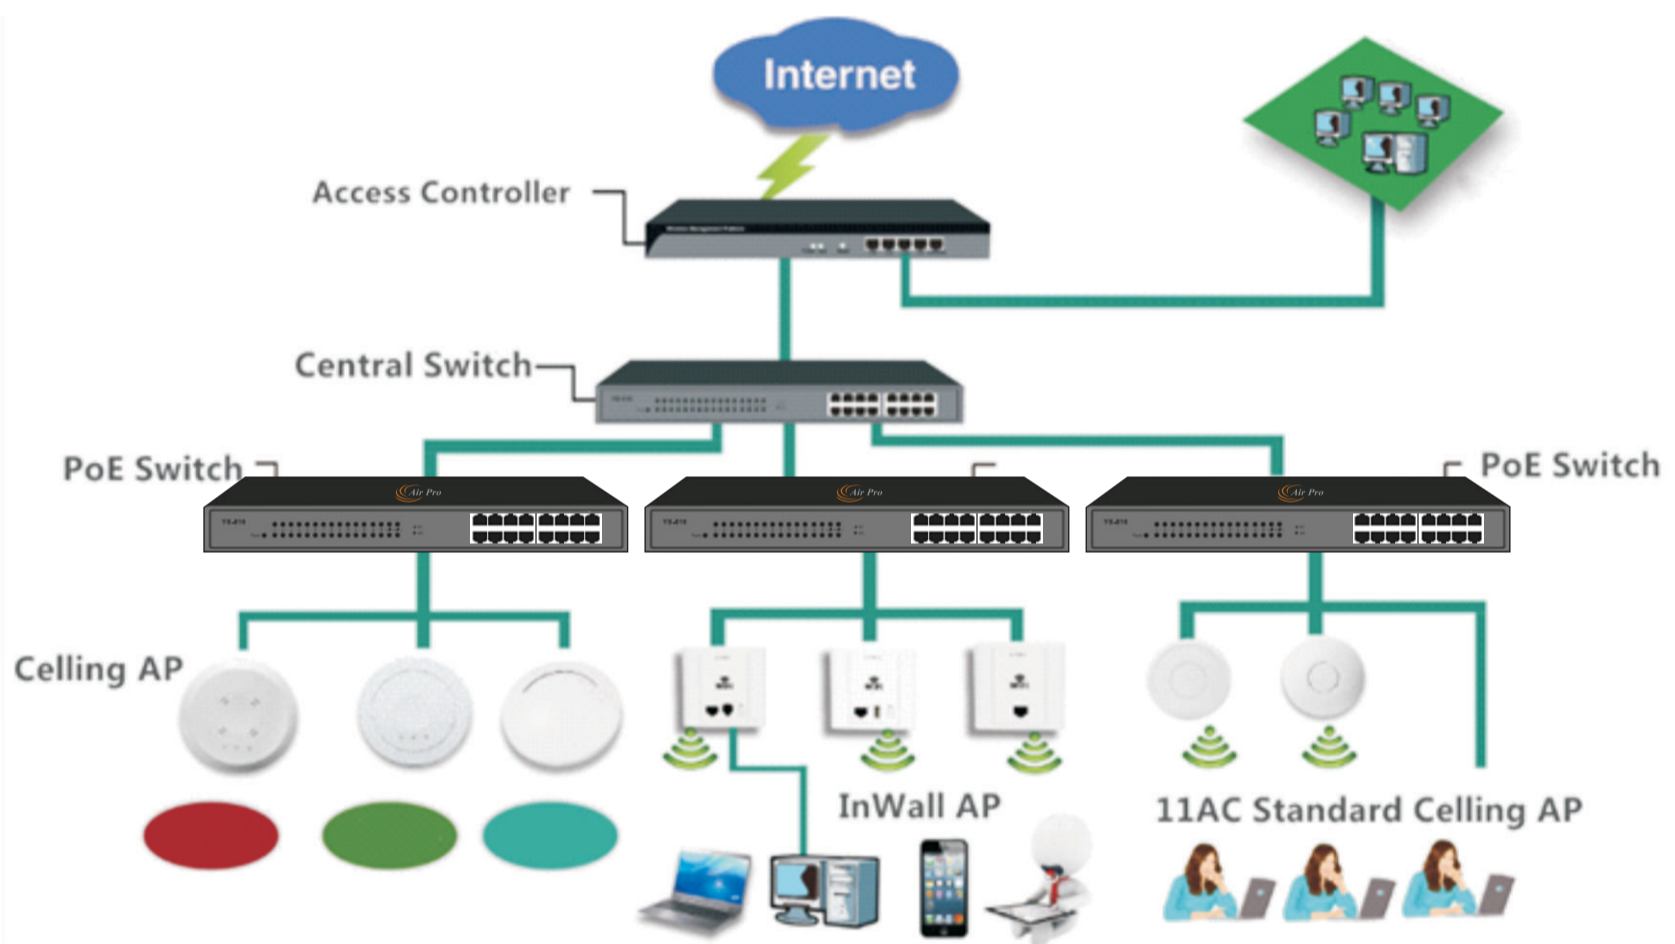

16-Port 10/100Mbps Rack Mount Switch with 14-Port PoE ES1416

Air Pro Hotspot Wi-Fi Solution

www.airpro.in