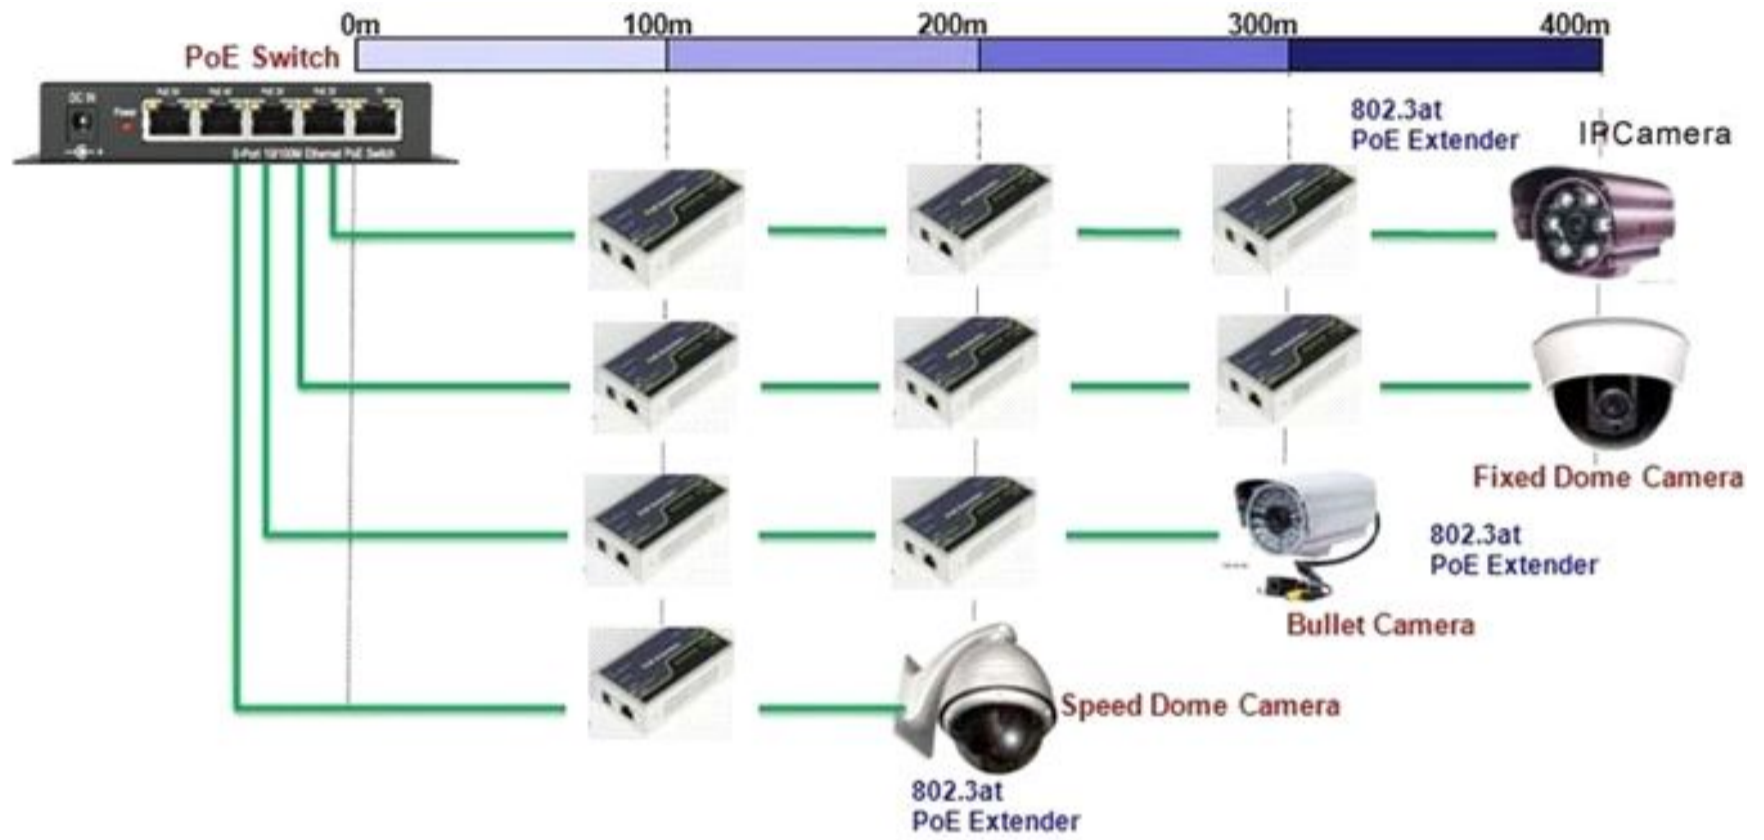

PoE Extender AP-PX411

www.airpro.in