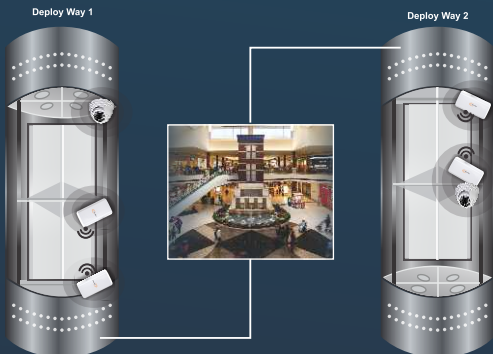

Air Dhruv 5 - 5GHz 900Mbps
High Power AP

AIR SETU

900Mbps 2.4Ghz High Power AP

Air Connect 2

2.4G 300Mbps Outdoor Access Point

PTP WORKING DIAGRAM OF OUTDOOR CPE WORK IN ELEVATOR

PTMP WORKING DIAGRAM OF OUTDOOR CPE WORK WITH IP CAMERA