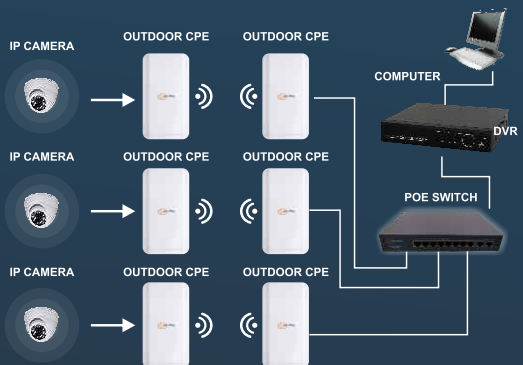

Air Dhruv 5 - 5GHz 900Mbps
High Power AP

AIR SETU

900Mbps 2.4Ghz High Power AP

Air Connect 2

2.4G 300Mbps Outdoor Access Point

PTP WORKING DIAGRAM OF OUTDOOR CPE WORK IN ELEVATOR

PTMP WORKING DIAGRAM OF OUTDOOR CPE WORK WITH IP CAMERA